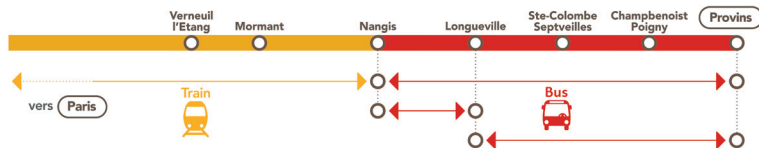

NO TRAIN

Nangis <> Provins

July - August

From 15/07 to 23/08

Rail replacement buses will be in operation:

- Nangis \leftrightarrow Provins (direct, No. 47)
- Nangis \leftrightarrow Longueville
- Provins \leftrightarrow Champbenoist \leftrightarrow Ste-Colombe-Septveilles \leftrightarrow Longueville