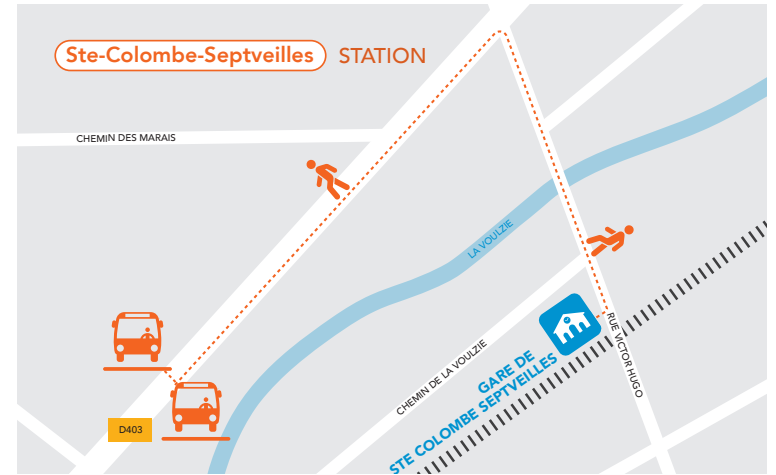

REPLACEMENT BUS

All rail replacement bus stops are located in front of the train stations, except for the Ste-Colombe-Septveilles and Mormant train stations. They will all be indicated by specific signs.